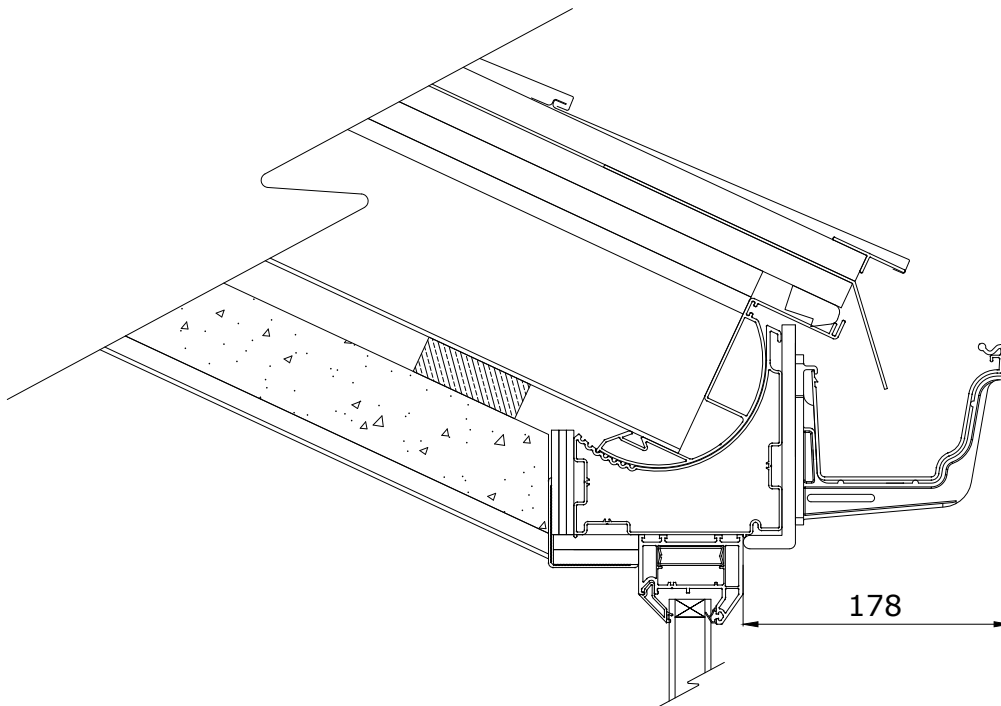

Equinox Standard Eaves

Equinox Soffit Eaves

Available space to allow for an external grade downlight. Advised 60mm max diameter light