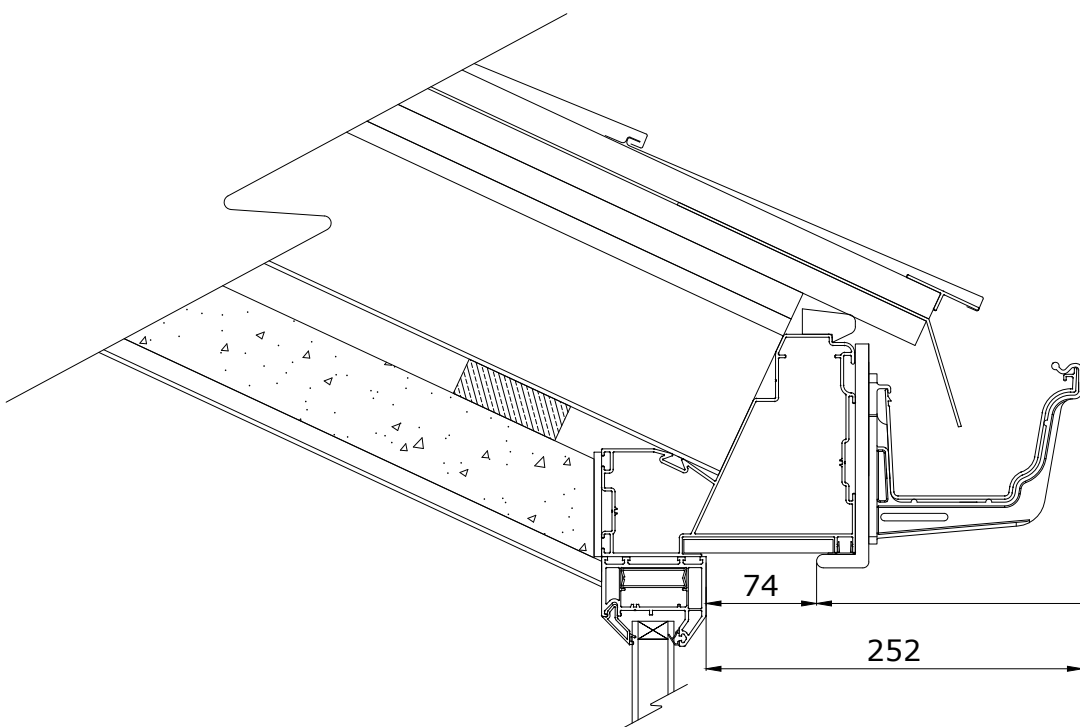

Equinox Standard Eaves

Equinox Soffit Eaves

Available space to allow for an external grade downlight. Advised 60mm max diameter light