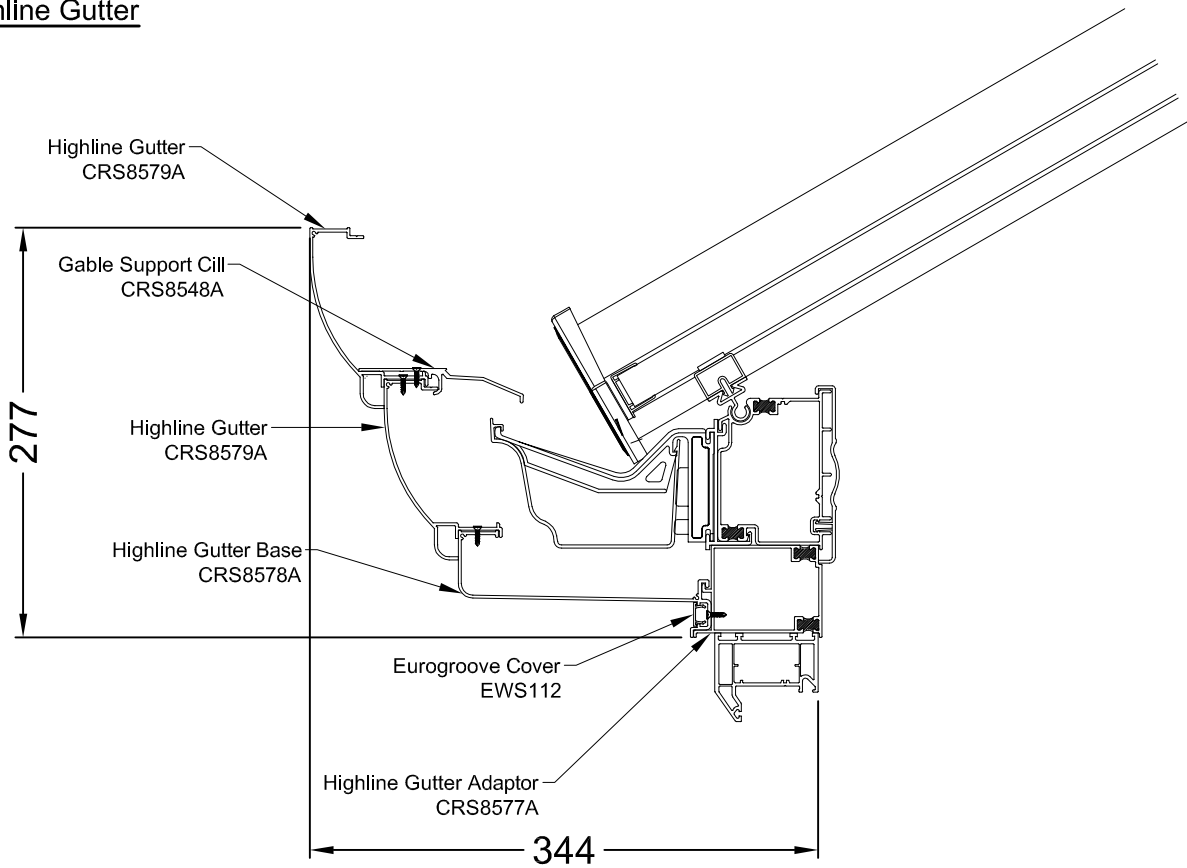

## HIGHLINE GUTTER - CROSS SECTIONS

### Highline Gutter

### Highline Gutter with Internal Pelmet Option

230mm  
Single  
Option

420mm  
Double  
Option