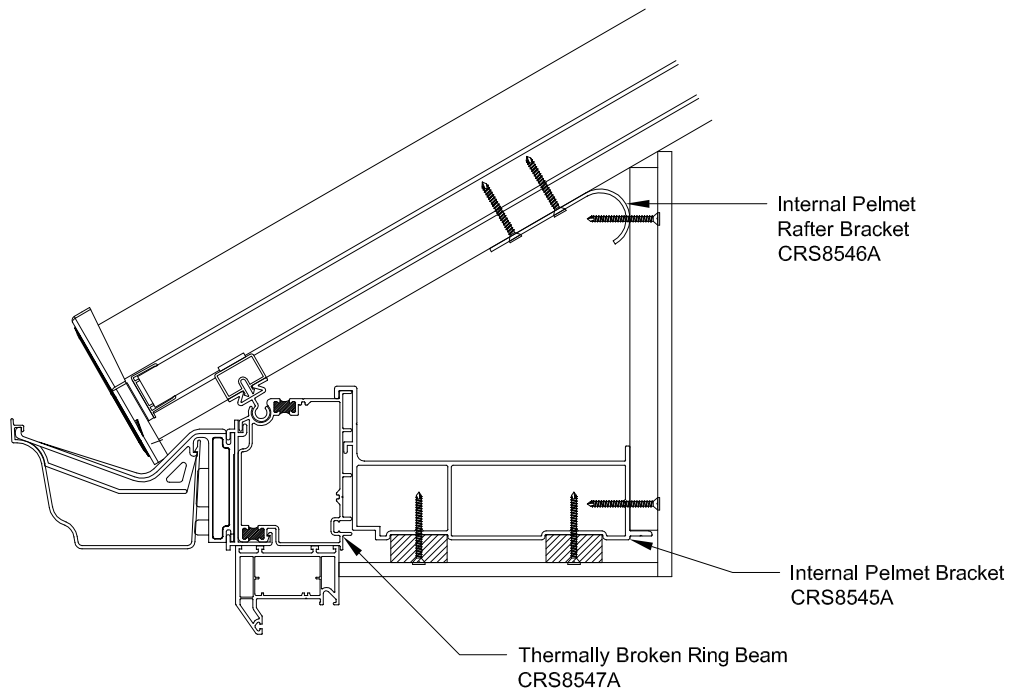

## HIGHLINE GUTTER - CROSS SECTIONS

### Highline Gutter

### Highline Gutter with Internal Pelmet Option

230mm  
Single  
Option

420mm  
Double  
Option