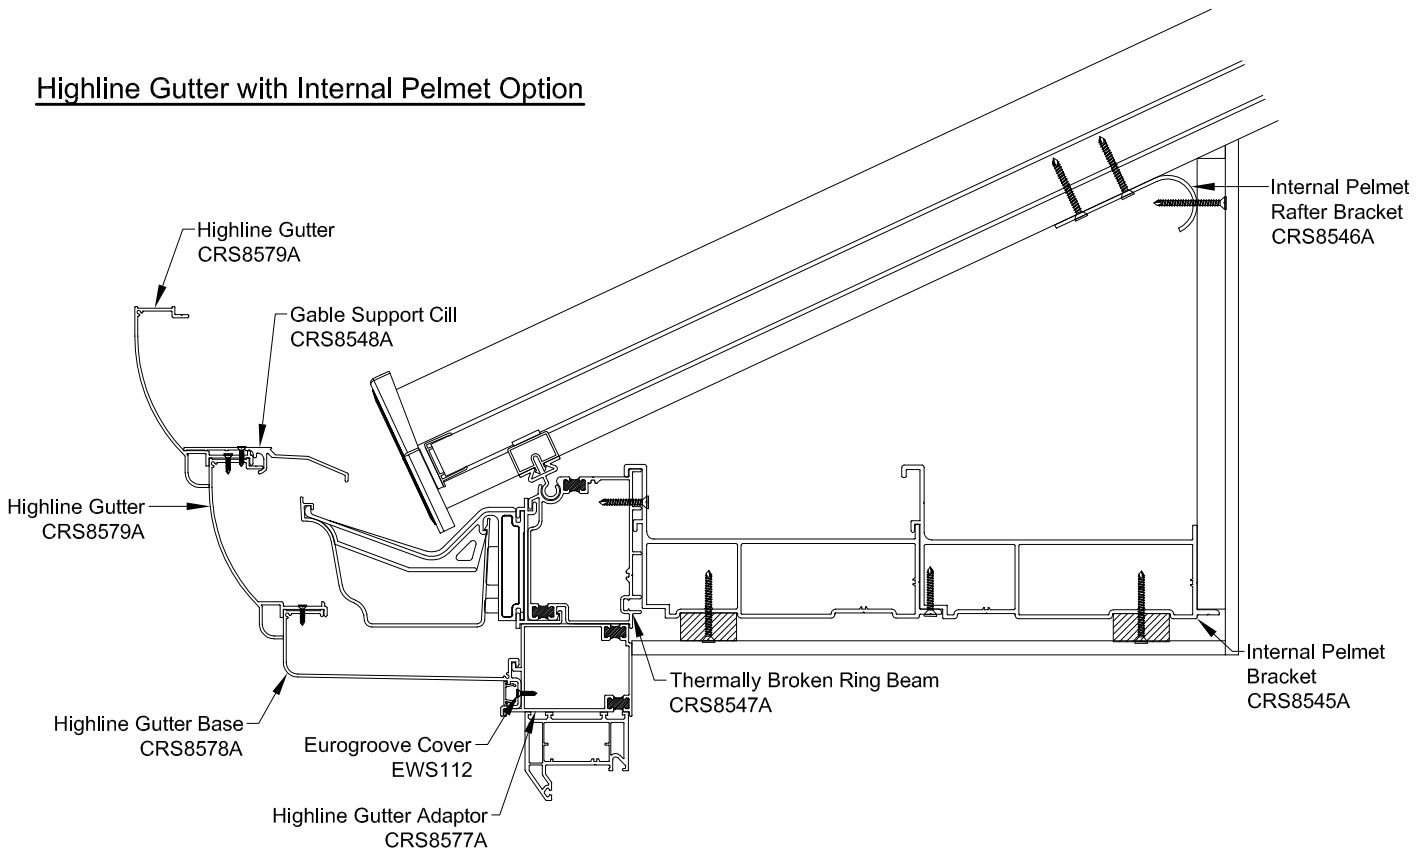

## HIGHLINE GUTTER - CROSS SECTIONS

### Highline Gutter

### Highline Gutter with Internal Pelmet Option

230mm  
Single  
Option

420mm  
Double  
Option